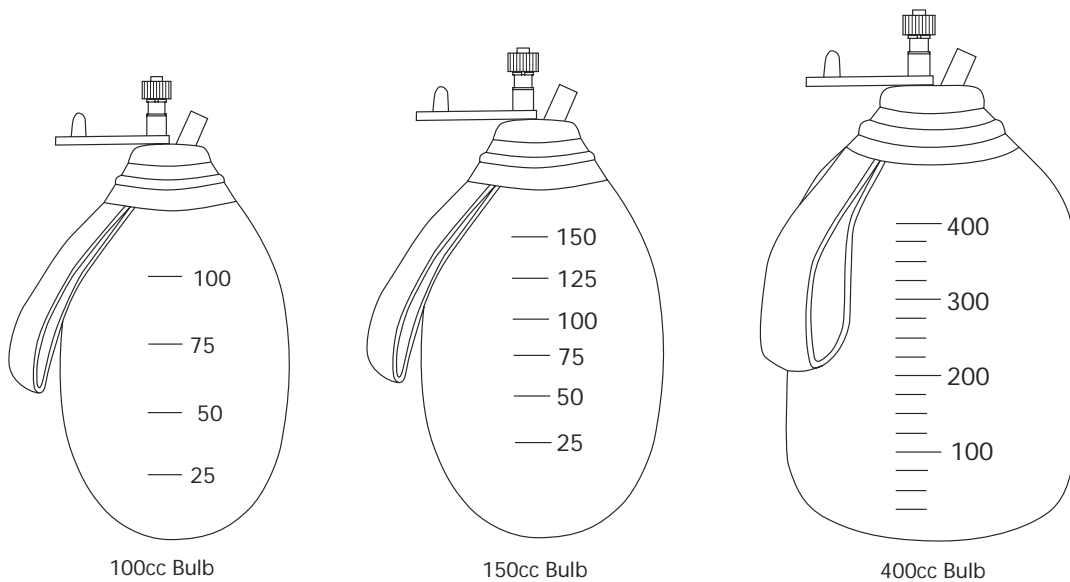

"Grenade" Continuous Suction Bulb

100cc Bulb

150cc Bulb

400cc Bulb

DESCRIPTION

- Allows short-term suction to be applied to body cavities enabling the drainage of either air or fluid.
- Bulb is ideal for use in small animals.
- One-way valve prevents the return of air or fluid back into the drained cavity.
- Clear suction bulb allows easy visualisation of collected fluids.
- Graduations facilitate greater accuracy in the estimation of fluid loss.
- Luer lock allows the device to be securely attached to drainage catheters with proximal Luer lock fittings.
- Side tab allows the device to be anchored to the body by either bandage or tape.
- Supplied sterile in peel-open packaging.
- Intended for ONE TIME USE.
- Intended for VETERINARY USE ONLY.

ORDER NO

REMARKS

V-GSB-100	100cc suction bulb with one-way valve and Luer lock fitting.
V-GSB-150	150cc suction bulb with one-way valve and Luer lock fitting.
V-GSB-400	400cc suction bulb with one-way valve and Luer lock fitting.